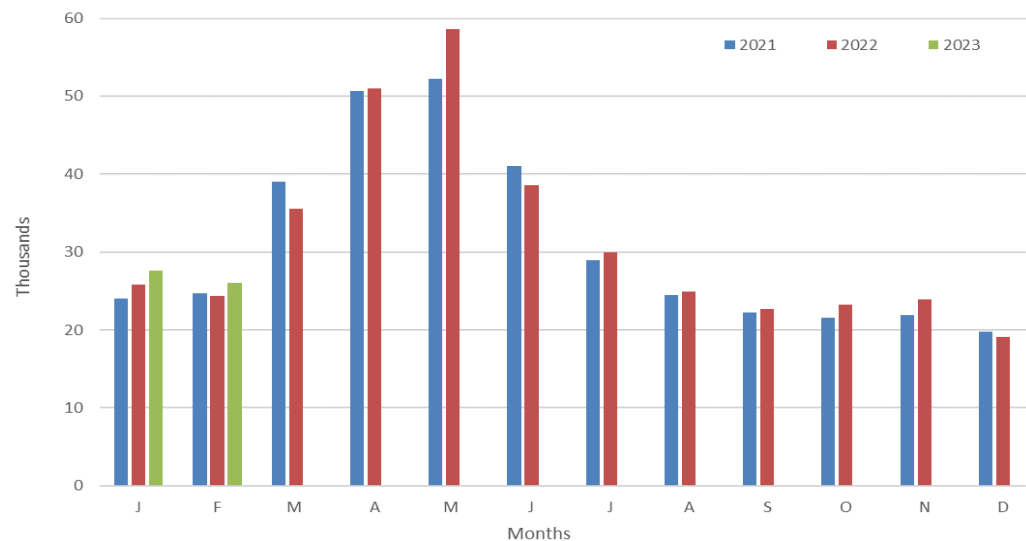

Total beef sired calf registrations

	2022	2023	
January	25,802	27,658	+7.2%
February	24,321	26,008	+6.9%
March	35,531		
April	50,978		
May	58,562		
June	38,616		
July	29,997		
August	24,880		
September	22,633		
October	23,245		
November	23,966		
December	19,123		
Total YTD	50,123	53,666	7.1%