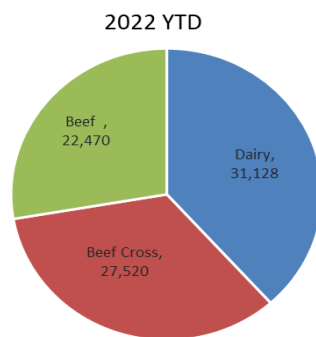

Total beef sired calf registrations

	2022	2023	
January	25,802	27,658	+7.2%
February	24,321	26,008	+6.9%
March	35,531		
April	50,978		
May	58,562		
June	38,616		
July	29,997		
August	24,880		
September	22,633		
October	23,245		
November	23,966		
December	19,123		
Total YTD	50,123	53,666	7.1%