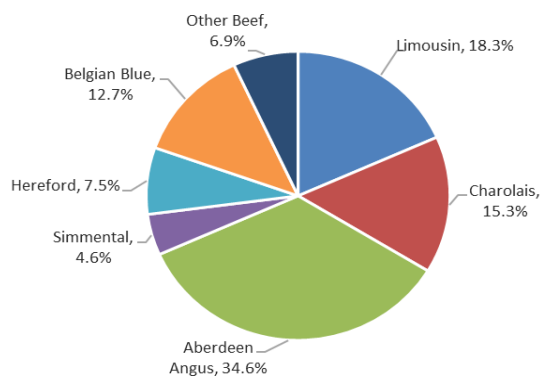

Total beef sired calf registrations

	2022	2023	
January	25,802	27,658	+7.2%
February	24,321	26,008	+6.9%
March	35,531		
April	50,978		
May	58,562		
June	38,616		
July	29,997		
August	24,880		
September	22,633		
October	23,245		
November	23,966		
December	19,123		
Total YTD	50,123	53,666	7.1%