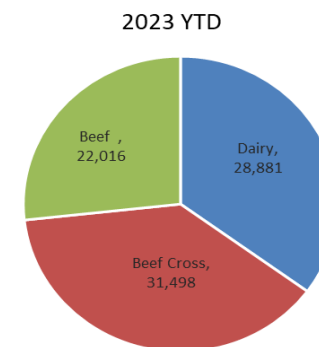

Total beef sired calf registrations

	2022	2023	
January	25,802	27,658	+7.2%
February	24,321	26,008	+6.9%
March	35,531		
April	50,978		
May	58,562		
June	38,616		
July	29,997		
August	24,880		
September	22,633		
October	23,245		
November	23,966		
December	19,123		
Total YTD	50,123	53,666	7.1%