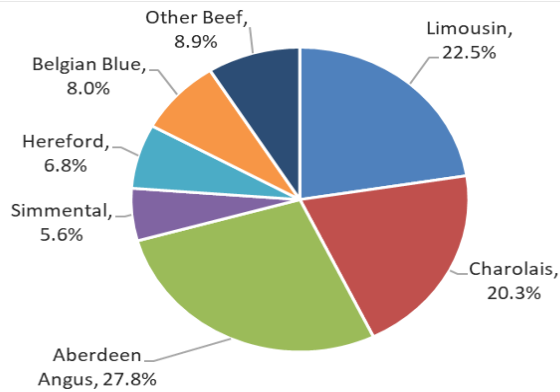

Title: Calf registrations Northern Ireland May 2023

Source: Livestock and Meat Commission/APHIS data

Date: 05 June 2023

Contact: bulletin@lmcni.com

Website: www.lmcni.com

Market Information Department

Total beef sired calf registrations

	2022	2023	
January	25,802	27,658	+7.2%
February	24,321	26,008	+6.9%
March	35,531	38,552	+8.5%
April	50,978	46,830	-8.1%
May	58,562	53,798	-8.1%
June	38,616		
July	29,997		
August	24,880		
September	22,633		
October	23,245		
November	23,966		
December	19,123		
Total YTD	195,194	192,846	-1.2%