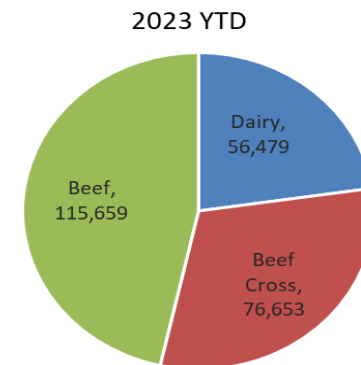

Title: Calf registrations Northern Ireland May 2023

Source: Livestock and Meat Commission/APHIS data

Date: 05 June 2023

Contact: bulletin@lmcni.com

Website: www.lmcni.com

Market Information Department

Total beef sired calf registrations

	2022	2023	
January	25,802	27,658	+7.2%
February	24,321	26,008	+6.9%
March	35,531	38,552	+8.5%
April	50,978	46,830	-8.1%
May	58,562	53,798	-8.1%
June	38,616		
July	29,997		
August	24,880		
September	22,633		
October	23,245		
November	23,966		
December	19,123		
Total YTD	195,194	192,846	-1.2%