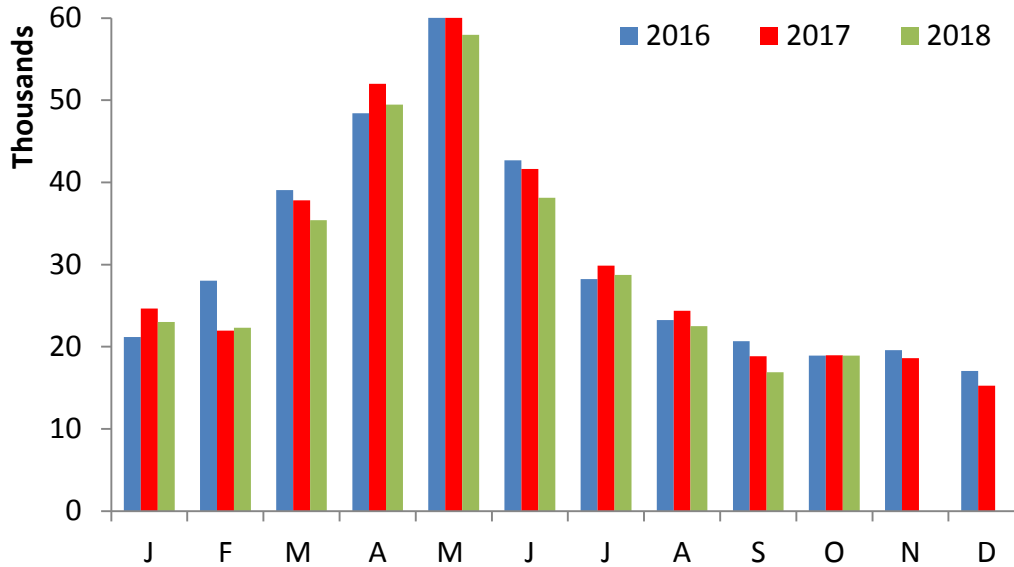

NI Calf Registrations 2018

Beef sired calf registrations

	J	F	M	A	M	J	J	A	S	O	N	D
2017	24641	21956	37825	51997	61589	41625	29881	24390	18838	18961	18621	15273
2018	23001	22323	35389	49451	57945	38126	28748	22507	16917	18912		
	-6.7%	1.7%	-6.4%	-4.9%	-5.9%	-8.4%	-3.8%	-7.7%	-10.2%	-0.3%		

Dairy sired calf registrations

	J	F	M	A	M	J	J	A	S	O	N	D
2017	17744	15438	15183	11406	10498	9657	8011	10768	17913	21486	20742	15253
2018	17672	15414	14930	12177	10027	8815	8326	10238	15884	21519		
	-0.4%	-0.2%	-1.7%	6.8%	-4.5%	-8.7%	3.9%	-4.9%	-11.3%	0.2%		