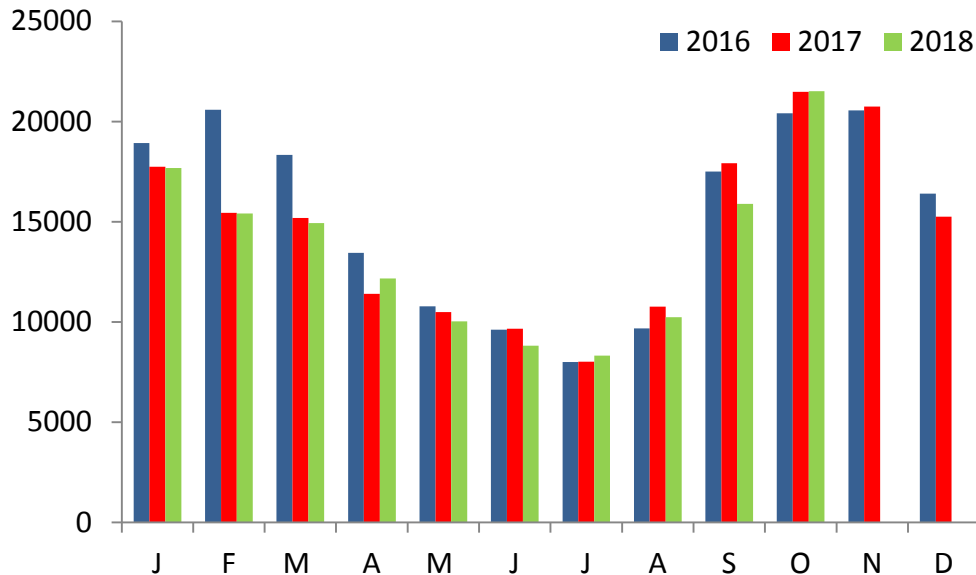

NI Calf Registrations 2018

Beef sired calf registrations

	J	F	M	A	M	J	J	A	S	O	N	D
2017	24641	21956	37825	51997	61589	41625	29881	24390	18838	18961	18621	15273
2018	23001	22323	35389	49451	57945	38126	28748	22507	16917	18912		
	-6.7%	1.7%	-6.4%	-4.9%	-5.9%	-8.4%	-3.8%	-7.7%	-10.2%	-0.3%		

Dairy sired calf registrations

	J	F	M	A	M	J	J	A	S	O	N	D
2017	17744	15438	15183	11406	10498	9657	8011	10768	17913	21486	20742	15253
2018	17672	15414	14930	12177	10027	8815	8326	10238	15884	21519		
	-0.4%	-0.2%	-1.7%	6.8%	-4.5%	-8.7%	3.9%	-4.9%	-11.3%	0.2%		