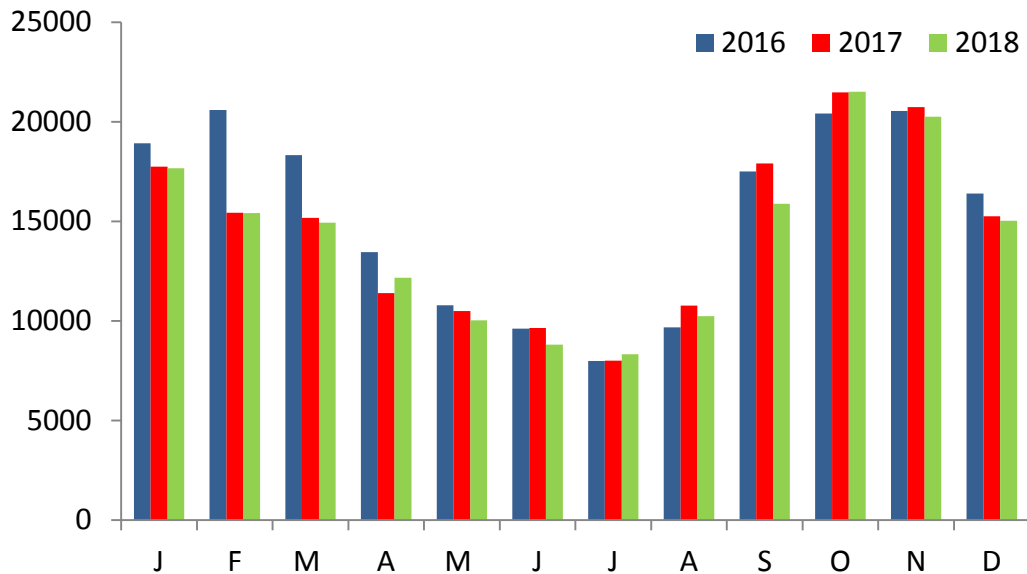

NI Calf Registrations 2018

Beef sired calf registrations

	J	F	M	A	M	J	J	A	S	O	N	D
2017	24641	21956	37825	51997	61589	41625	29881	24390	18838	18961	18621	15273
2018	23001	22323	35389	49451	57945	38126	28748	22507	16917	18912	17928	15428
	-6.7%	1.7%	-6.4%	-4.9%	-5.9%	-8.4%	-3.8%	-7.7%	-10.2%	-0.3%	-3.7%	+1.0%

Dairy sired calf registrations

	J	F	M	A	M	J	J	A	S	O	N	D
2017	17744	15438	15183	11406	10498	9657	8011	10768	17913	21486	20742	15253
2018	17672	15414	14930	12177	10027	8815	8326	10238	15884	21519	20262	15032
	-0.4%	-0.2%	-1.7%	6.8%	-4.5%	-8.7%	3.9%	-4.9%	-11.3%	0.2%	-2.3%	-1.4%