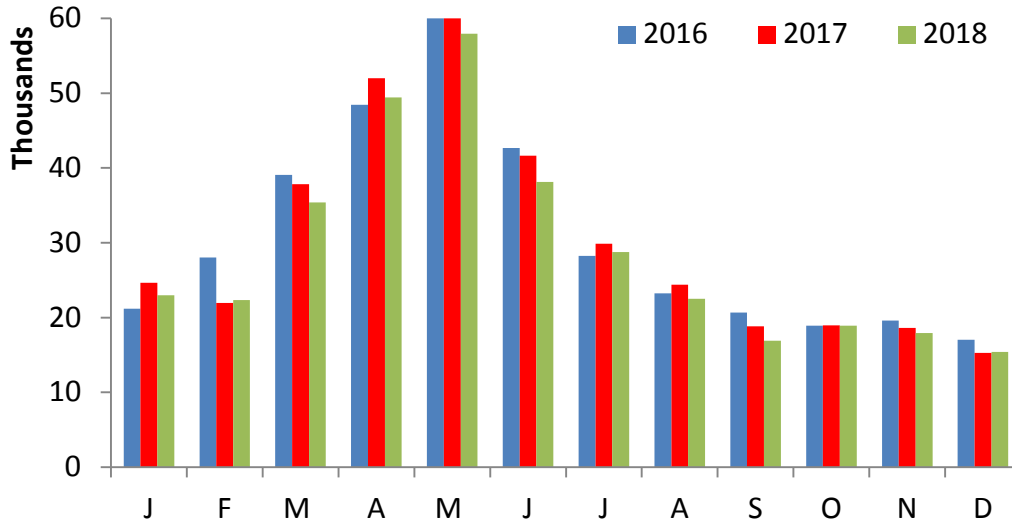

NI Calf Registrations 2018

Beef sired calf registrations

	J	F	M	A	M	J	J	A	S	O	N	D
2017	24641	21956	37825	51997	61589	41625	29881	24390	18838	18961	18621	15273
2018	23001	22323	35389	49451	57945	38126	28748	22507	16917	18912	17928	15428
	-6.7%	1.7%	-6.4%	-4.9%	-5.9%	-8.4%	-3.8%	-7.7%	-10.2%	-0.3%	-3.7%	+1.0%

Dairy sired calf registrations

	J	F	M	A	M	J	J	A	S	O	N	D
2017	17744	15438	15183	11406	10498	9657	8011	10768	17913	21486	20742	15253
2018	17672	15414	14930	12177	10027	8815	8326	10238	15884	21519	20262	15032
	-0.4%	-0.2%	-1.7%	6.8%	-4.5%	-8.7%	3.9%	-4.9%	-11.3%	0.2%	-2.3%	-1.4%