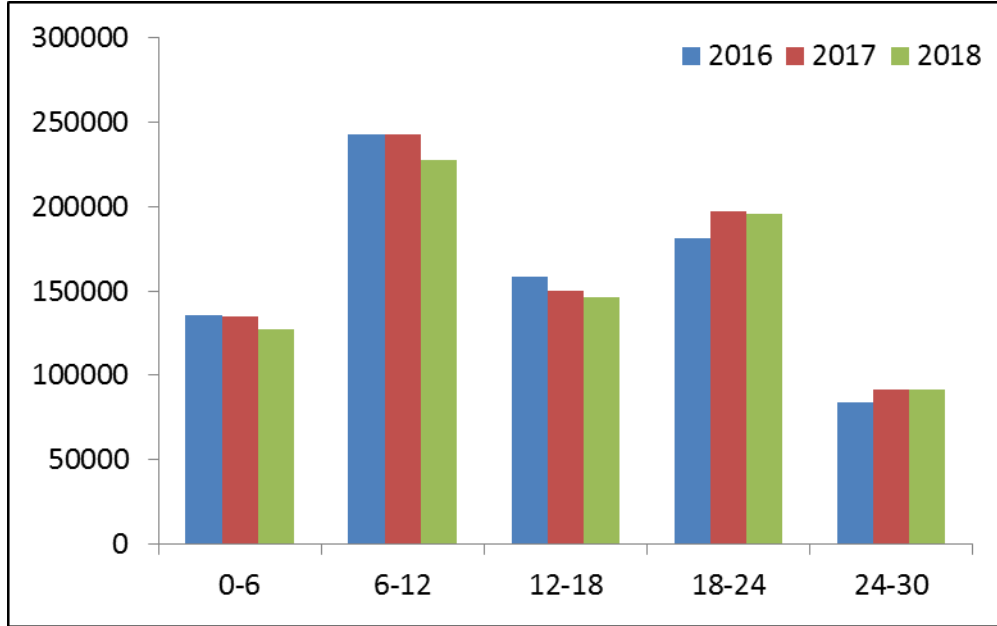

Cattle for Beef Production on NI Farms
December 2018

Cattle for beef production aged 0-30 months

	2016	2017	2018	2017/2018	2016/2018
0-6	117745	110391	105951	-4.0%	-10.0%
6-12	259103	257909	243862	-5.4%	-5.9%
12-18	134364	135546	127943	-5.6%	-4.8%
18-24	199833	206920	205533	-0.7%	2.9%
24-30	67110	73816	75800	2.7%	12.9%

Beef sired male cattle aged 0-30 months

	2016	2017	2018	2017/2018	2016/2018
0-6	48702	45607	43849	-3.9%	-10.0%
6-12	122267	122911	116367	-5.3%	-4.8%
12-18	55607	57676	54429	-5.6%	-2.1%
18-24	86571	90930	89377	-1.7%	3.2%
24-30	21396	24603	26748	8.7%	25.0%

Beef sired female cattle aged 0-30 months

	2016	2017	2018	2017/2018	2016/2018
0-6	46269	43252	42187	-2.5%	-8.8%
6-12	118283	118536	111967	-5.5%	-5.3%
12-18	56229	58490	55611	-4.9%	-1.1%
18-24	100559	105617	107492	1.8%	6.9%
24-30	36678	39975	41237	3.2%	12.4%

Dairy sired male cattle aged 0-30 months

	2016	2017	2018	2017/2018	2016/2018
0-6	22774	21532	19915	-7.5%	-12.6%
6-12	18553	16462	15528	-5.7%	-16.3%
12-18	22528	19380	17903	-7.6%	-20.5%
18-24	12703	10373	8664	-16.5%	-31.8%
24-30	9036	9238	7815	-15.4%	-13.5%