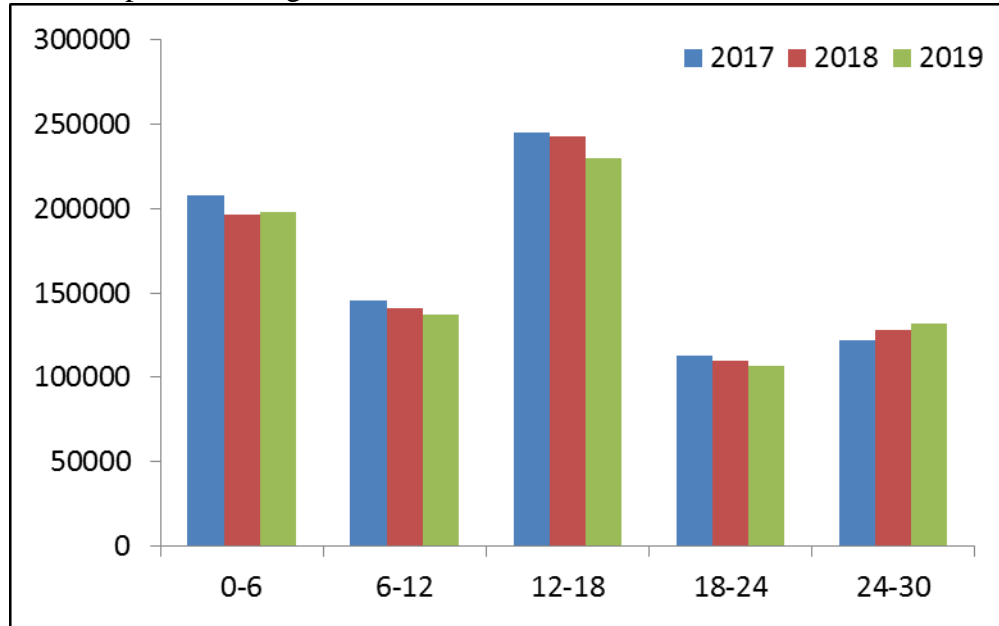

**Cattle for Beef Production on NI Farms**  
**July 2019**

Cattle for beef production aged 0-30 months

	2017	2018	2019	2018/2019	2017/2019
0-6	14090	13304	13673	+2.8%	-3.0%
6-12	25234	23412	24589	+5.0%	-2.6%
12-18	11802	11645	10933	-6.1%	-7.4%
18-24	17638	13759	12728	-7.5%	-27.8%
24-30	7930	6409	5595	-12.7%	-29.4%

Beef sired male cattle aged 0-30 months

	2017	2018	2019	2018/2019	2017/2019
0-6	108524	101884	101579	-0.3%	-6.4%
6-12	63626	59944	59308	-1.1%	-6.8%
12-18	104842	110463	103955	-5.9%	-0.8%
18-24	51103	45605	43178	-5.3%	-15.5%
24-30	45513	47878	50064	+4.6%	+10.0%

Beef sired female cattle aged 0-30 months

	2017	2018	2019	2018/2019	2017/2019
0-6	103961	97588	98144	+0.6%	-5.6%
6-12	60757	58159	57393	-1.3%	-5.5%
12-18	107837	115018	108094	-6.0%	0.2%
18-24	60016	54467	52889	-2.9%	-11.9%
24-30	69998	70942	72849	+2.7%	+4.1%

Dairy sired male cattle aged 0-30 months

	2017	2018	2019	2018/2019	2017/2019
0-6	14090	13304	13673	+2.8%	-3.0%
6-12	25234	23412	24589	+5.0%	-2.6%
12-18	11802	11645	10933	-6.1%	-7.4%
18-24	17638	13759	12728	-7.5%	-27.8%
24-30	7930	6409	5595	-12.7%	-29.4%