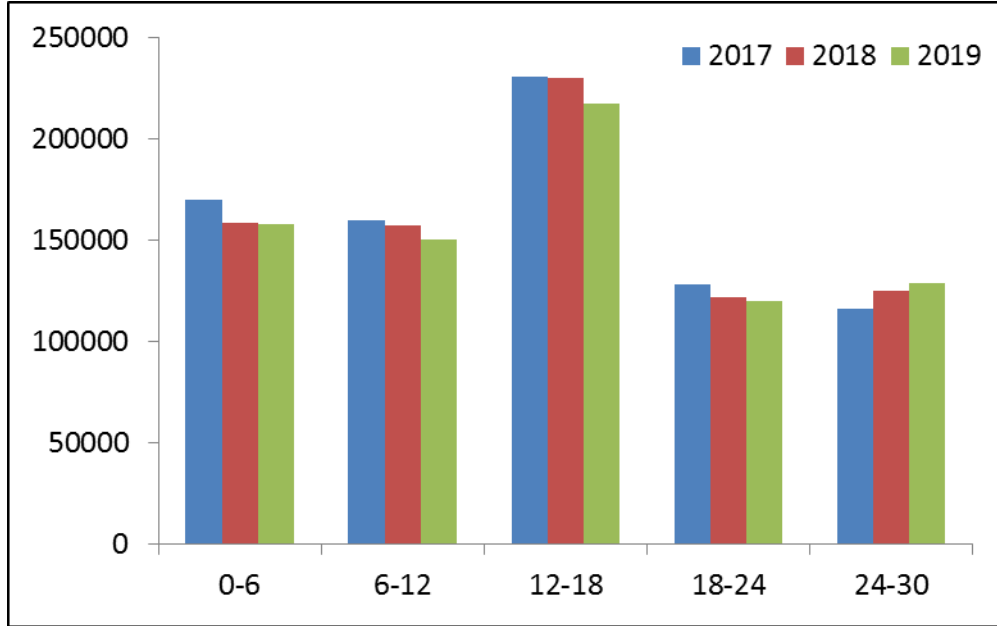

**Cattle for Beef Production on NI Farms**  
**April 2019**

Cattle for beef production aged 0-30 months

	2017	2018	2019	2018/2019	2017/2019
0-6	170242	158991	158124	-0.5%	-7.1%
6-12	160106	157327	150569	-4.3%	-6.0%
12-18	230930	230226	217571	-5.5%	-5.8%
18-24	128087	121714	120053	-1.4%	-6.3%
24-30	116077	125108	129085	3.2%	11.2%

Beef sired male cattle aged 0-30 months

	2017	2018	2019	2018/2019	2017/2019
0-6	76761	71452	70419	-1.4%	-8.3%
6-12	71452	70458	67590	-4.1%	-5.4%
12-18	105818	106910	100729	-5.8%	-4.8%
18-24	53201	51072	50041	-2.0%	-5.9%
24-30	42361	47321	49770	5.2%	17.5%

Beef sired female cattle aged 0-30 months

	2017	2018	2019	2018/2019	2017/2019
0-6	73462	69020	68153	-1.3%	-7.2%
6-12	68766	67388	64625	-4.1%	-6.0%
12-18	105729	107220	101753	-5.1%	-3.8%
18-24	60920	59603	59371	-0.4%	-2.5%
24-30	64371	69348	72437	4.5%	12.5%

Dairy sired male cattle aged 0-30 months

	2017	2018	2019	2018/2019	2017/2019
0-6	20019	18519	19552	5.6%	-2.3%
6-12	19888	19481	18354	-5.8%	-7.7%
12-18	19383	16096	15089	-6.3%	-22.2%
18-24	13966	11039	10641	-3.6%	-23.8%
24-30	9345	8439	6878	-18.5%	-26.4%